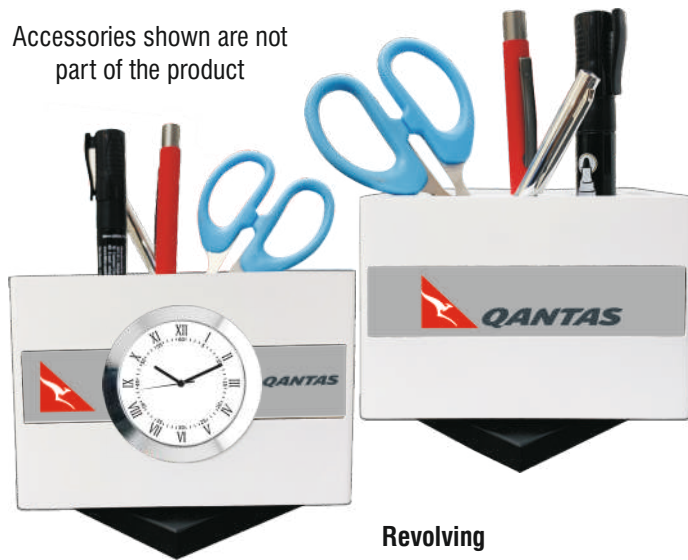

29

30

31

Size : 3"x10.75" Printing Size : 1"x3.5" Gross Weight : 750 gms
 Net Weight : 570 gms Warranty : 12 months

Table Clocks

3s
 the3s.in

Accessories shown are not part of the product

Size : 4.5"x4.5" Printing Size : 1"x3.25" Gross Weight : 570 gms
Net Weight : 395 gms Warranty : 12 months